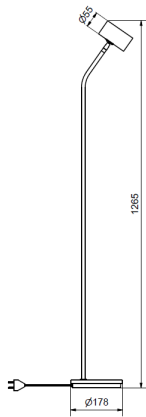

TYSON

The Tyson family has been extended with a floor lamp. It is a stylish lamp with adjustable lamp head. Perfect next to the reading chair.

68
White
structure

86
Black
structure

Item no.	3015
Category	Floor lamp
Material	Metal
Cord length	3 m
Switch	On lamp head
Dimmable function	No
Voltage	230V
Socket	GU10
Wattage max	10W
Energy Class	A++ - E
Classification	
IP Class	IP20
Height mm	1265
Ø shade mm	55
Ø foot mm	178
Product weight kg	2,7
Light source included	No
Recommended light source	874904 GU10 LED 3,5 W